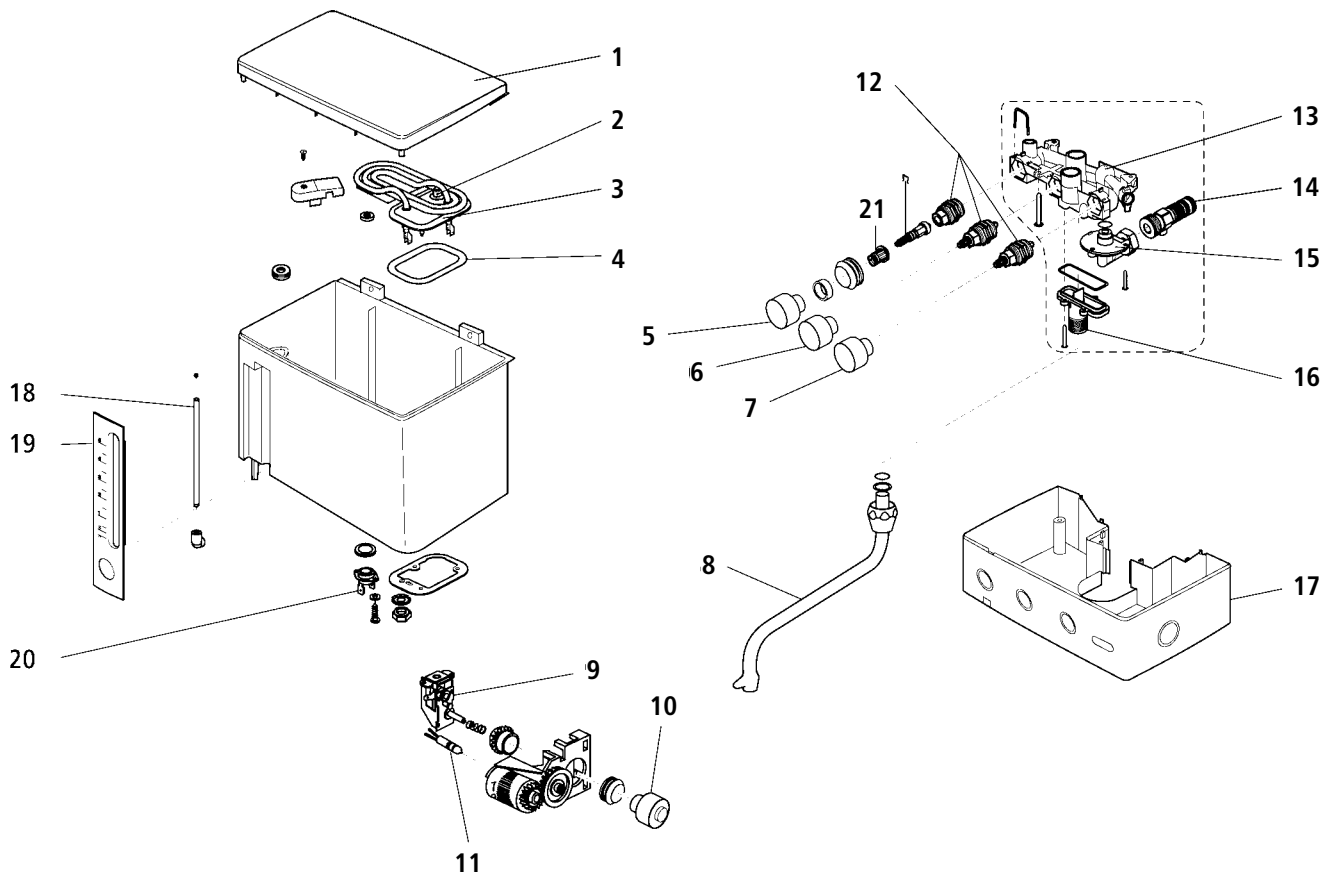

Spare Part Price List

Hot water boiler K5

Pos.	Art.-No.	Description	EUR*	Pos.	Art.-No.	Description	EUR*
1	84590	Lid	10.00	12	84570	Valve 3/8" with O-ring	10.00
2	84650	Temperature control	12.00	13	84580	Holding fixtures for valves/water conduit	50.00
3	84620	Heating element 2.2 kW	70.00	14	84700	Connecting sleeve, brass	18.00
4	84630	Flanged joint	5.00	15	84710	Connecting sleeve, plastic	18.00
5	84540	Fill knob with grey ring	8.00	16	84600	Connecting branch for swivel spout	2.00
6	84560	Hot water knob with red ring	8.00	17	84530	Appliance hood - bottom part	18.00
7	84550	Cold water knob with blue ring	8.00	18	84610	Water level indicator	5.00
8	84672	Swivel spout 135 mm	25.00	19	84520	Water level indicator board	10.00
	84670	Swivel spout 170 mm	25.00	20	84660	Boiling point regulator	8.00
	84674	Swivel spout 300 mm	36.00	21	89550	Plastic adapter	3.90
9	84640	Temperature regulator	36.00				
10	84510	Regulator knob	8.00				
11	84680	Indicator lamp	5.00				

When ordering, please always specify the appliance model and serial number from the rating plate. Further spare parts on request.

*Euro gross prices excl. VAT. Subject to change without notice. GP.10.10